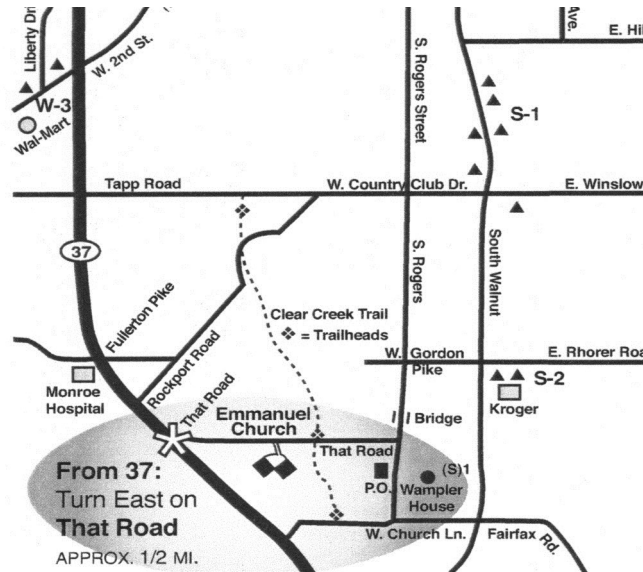

Course Details

Everyone is welcome to enjoy the beauty of southern Monroe County by running or walking on our 5 kilometer cross-country course.

The **USA Track Federation** certified 5K course begins at the green banner and winds along a mowed and rolled trail that is clearly marked with signs as well as pavers embedded into the trail.

You will find a map of the route inside this brochure. Feel free to follow the course as mapped or run “outside the box” as you see fit.

Feedback from our community of running and walking enthusiasts is encouraged and can be submitted to Pastor Tom at tkammel@indiana.edu.

Call the Emmanuel office for further information about upcoming races to be scheduled on this course!

EMMANUEL BAPTIST CHURCH

1503 W. That Rd.
Bloomington, IN 47403

812-824-2768
emmanuelbloom.com